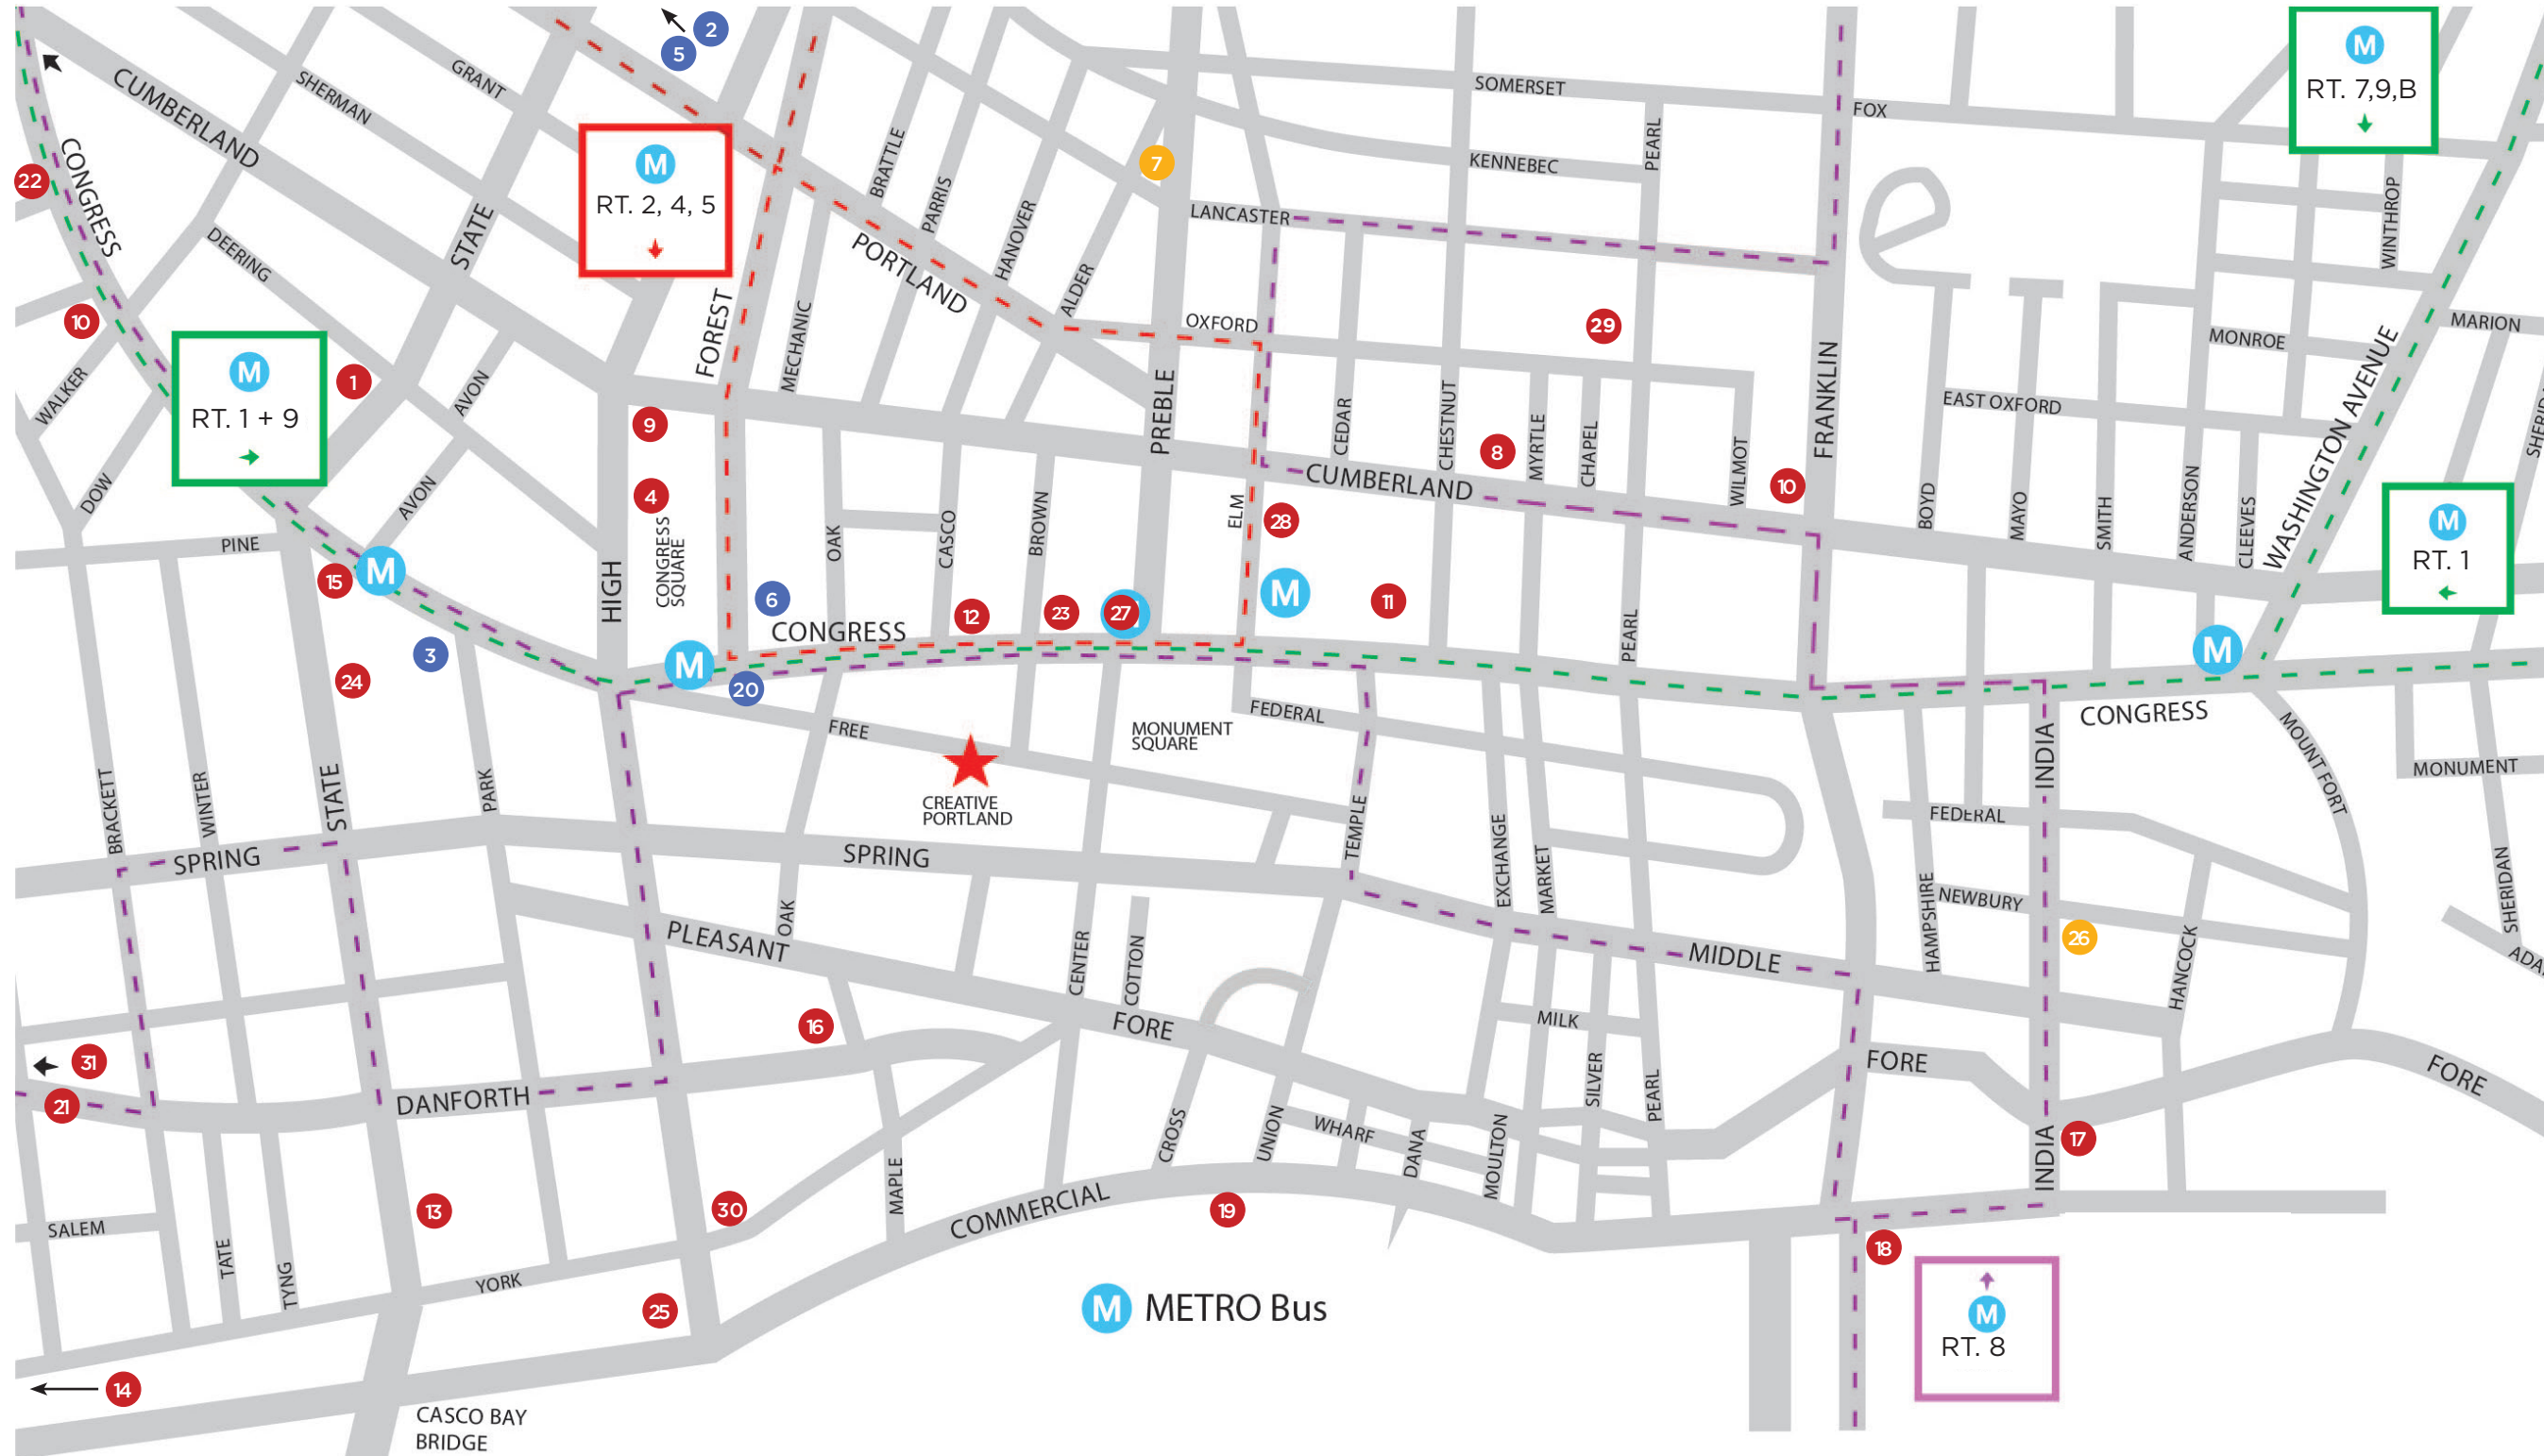

CREATIVE PORTLAND^{ME}

SCAVENGER HUNT ADVENTURE MAP

FOR THE CITY OF PORTLAND'S PUBLIC HEALTH CAMPAIGN

KEY

- Mural
- Banner
- Metro Poster

- ÊTRE ATTENTIONNE (Ebenezer Akakpo)**
- 1. 218 State Street
- BE KIND (ARRT! Nora Tryon)**
- 2. Stop 38, Bedford Street
- 3. Stop 167, Congress Street
- 4. Westin Hotel
- COVID HEART (ARRT! Renu O'Connell)**
- 5. Stop 38, Bedford Street
- 6. Stop 132, Congress Street
- MEOW (Pat Corrigan)**
- 7. Coal's Bayside
- Green Sparkle (Titi DeBaccarat)**
- 8. 255 Cumberland
- Purple Flowers (Titi DeBaccarat)**
- 9. Gateway Garage
- HERO (Diamond Duryea)**
- 10. Franklin Towers
- 11. Mechanics Hall
- 12. Walker Terrace
- CORMORANTS (O. Jackson)**
- 13. Casco Terrace
- 14. Star Match Building
- COMICS (Tamara Jones)**
- 15. One Longfellow Square
- DON THY MASK (Calla King Clements)**
- 16. 53 Danforth
- SHIPS (Olga Merrill)**
- 17. 5 India Street (PWD)
- 18. 40 Commercial Street
- 19. Liquid Riot Bottling Co.
- HANDS (Susan Minot)**
- 20. Stop 1054, Congress Street
- BEAR (MMH Studio)**
- 21. Butler School, 77 Pine
- LETTERING (Hannah Rosengren)**
- 22. Opus Consulting
- I WANT YOU (Abigail Swartz)**
- 23. Maine Historical Society
- SPREAD LOVE NOT GERMS (Elsie Widing)**
- 24. 151 State Street
- 25. Berlin Mills Wharf
- 26. Coffee By Design, India St.
- 27. Elm Street Garage
- 28. Time & Temperature Building
- 29. Pearl Place
- BEAR DISTANCE (Elsie Widing)**
- 30. 25 High Street
- 31. Harbor Terrace Apartments

M METRO Bus

M METRO Bus Stop